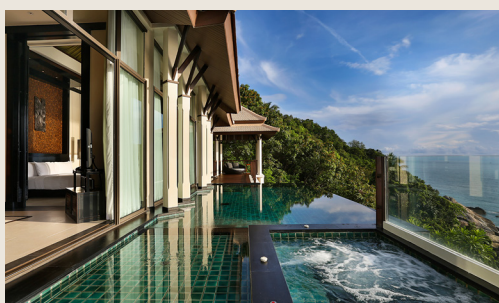

BANYAN TREE SAMUI

Villa Types	BRONZE PACKAGE <i>Special Rate (THB/nett) Per Night</i>	SILVER PACKAGE <i>Special Rate (THB/nett) Per Night</i>	GOLD PACKAGE <i>Special Rate (THB/nett) Per Night</i>	PLATINUM PACKAGE <i>Special Rate (THB/nett) Per Night</i>
Deluxe Pool Villa	7,999	9,999	10,999	11,999
Partial Ocean View Pool Villa	10,999	11,999	12,999	13,999
Ocean View Pool Villa	13,999	14,999	15,999	16,999
Horizon Hillcrest Pool Villa	15,999	16,999	17,999	18,999
Royal Banyan Ocean Pool Villa	16,999	17,999	18,999	19,999
Family Deluxe Pool Villa	17,999	18,999	19,999	20,999
Family Ocean Pool Villa	20,999	21,999	22,999	23,999
BENEFIT INCLUDES <u>Note!</u> (*) For 2 persons (**) One time for 2 persons	<ul style="list-style-type: none"> • Daily Breakfast* • Free Villa Upgrade 	<ul style="list-style-type: none"> • Daily Breakfast* • Free Villa Upgrade • Round trip airport transfer 	<ul style="list-style-type: none"> • Daily Breakfast* • Free Villa Upgrade • Afternoon Tea** • Dinner set** • Round trip airport transfer Minimum stay for 2 nights 	<ul style="list-style-type: none"> • Daily Breakfast* • Free Villa Upgrade • Afternoon Tea** • Dinner set** • Round trip airport transfer • 60 minute spa program** Minimum stay for 3 nights

BANYAN TREE SAMUI

STAY 3, PAY 2 - SPECIAL OFFER

Villa Type	Upgrade to Villa Type	Total Rate
Deluxe Pool Villa	Partial Ocean View Pool Villa	THB 19,998 nett
Partial Ocean View Pool Villa	Ocean View Pool Villa	THB 21,998 nett
Ocean View Pool Villa	Horizon Hillcrest Pool Villa	THB 27,998 nett
Horizon Hillcrest Pool Villa	Royal Banyan Ocean Pool Villa	THB 33,998 nett
Family Deluxe Pool Villa	Family Ocean Pool Villa	THB 37,998 nett