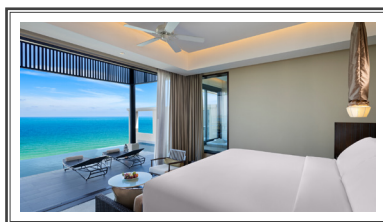

MARRIOTT INTERNATIONAL
LUXURY BRANDS

HOTEL LINK

EDITION

THE
LUXURY
COLLECTION

ST REGIS

BVLGARI
HOTELS & RESORTS

W
HOTELS

JW MARRIOTT

LINE OA

For more information or to make a reservation, please contact call +66 77-915-555
email: Reservations.vanabelle@marriott.com